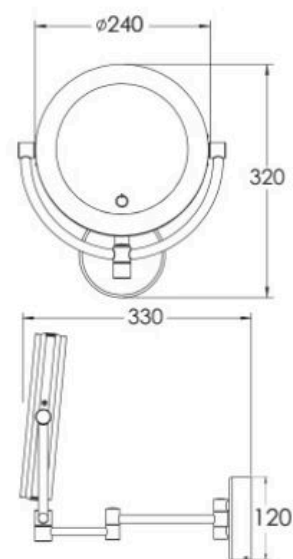

Three Brothers
For Hotel Supplies

Sunbeam
HOTELIER®

LED MIRROR

DIRECT WIRE

D2D 8.5" TOUCH DOUBLE SIDED LED WALL MIRROR

Ref: SH-22DW52HW

- Mirror Frame Diameter : 240 mm
- Arm Extended Length : 330 mm
- Magnification : 1X (800R) and 5X(460R)
- Finishing : Chrome
- Power : Universal 100-240V Built in Driver
- Switch : Touch Switch on Both Mirrors
- 10 Minutes Auto-off
- Light Tone Control (from dusk till dawn)