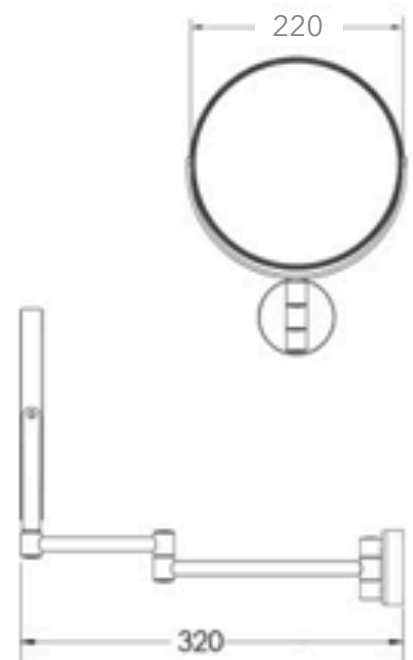

## 8.5" DOUBLE SIDED NON LIGHTED WALL MIRROR

Ref: SH-20WICH

- ▶ Wall Mounted Mirror
- ▶ Diameter: 220mm (8,5inches)
- ▶ Arm Extended Length :320mm Finishing: Chrome
- ▶ Mirror magnification: 1X & 3X