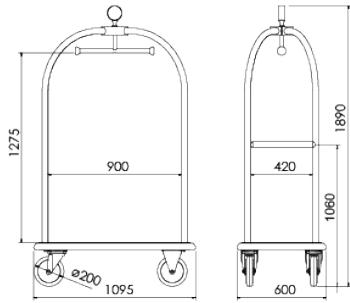

## Standard equipment

- Useful width of 900mm.
- Large integrated clothes hanger.
- Base with carpet (changeable).
- Non-marking wrap-around flexible bumper.
- 2 fixed and 2 swivelling wheels Ø 200 mm,
- Ultra-silent.
- Non-marking rubber.
- Horizontal retaining bars.

# Dimensions

### Overall dimensions

Width	Depth	Height	Wheels Ø
1095 mm	600 mm	1890 mm	200 mm

### Inside dimensions

Width	Depth	Height
900 mm	420 mm	1275 mm