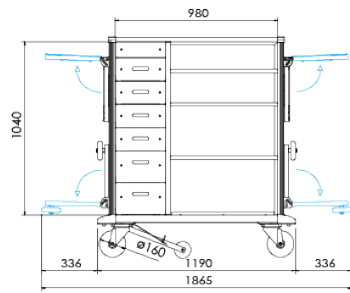

Housekeeping / Room attendant trolleys

Corellia 1000

Efficient housekeeping

Standard equipment

- Anodised aluminium frame.
- 4 levels for ranging clean linen.
- 4 drawers for amenities, courtesy trays, stationery,... (height 120 mm)
- 2 drawers for miscellaneous products, chemicals, tableware,... (height 170 mm)
- 4 stationery openings at the top.
- 1 horizontal steering handle.
- Non marking grey wrap around bumper.
- 4 swivelling wheels Ø 160 mm with non-marking polyamide layer combined with a 5th steering wheel.

Champagne

Bronze

Black

Dimensions

CORELLIA 1000

Overall dimensions

Width	Depth	Height	Wheels Ø
1190 mm	595 mm	1320 mm	160 mm

Inside dimensions

Width	Depth
980 / 650 mm	420 mm

Reference

Base model
101202xx